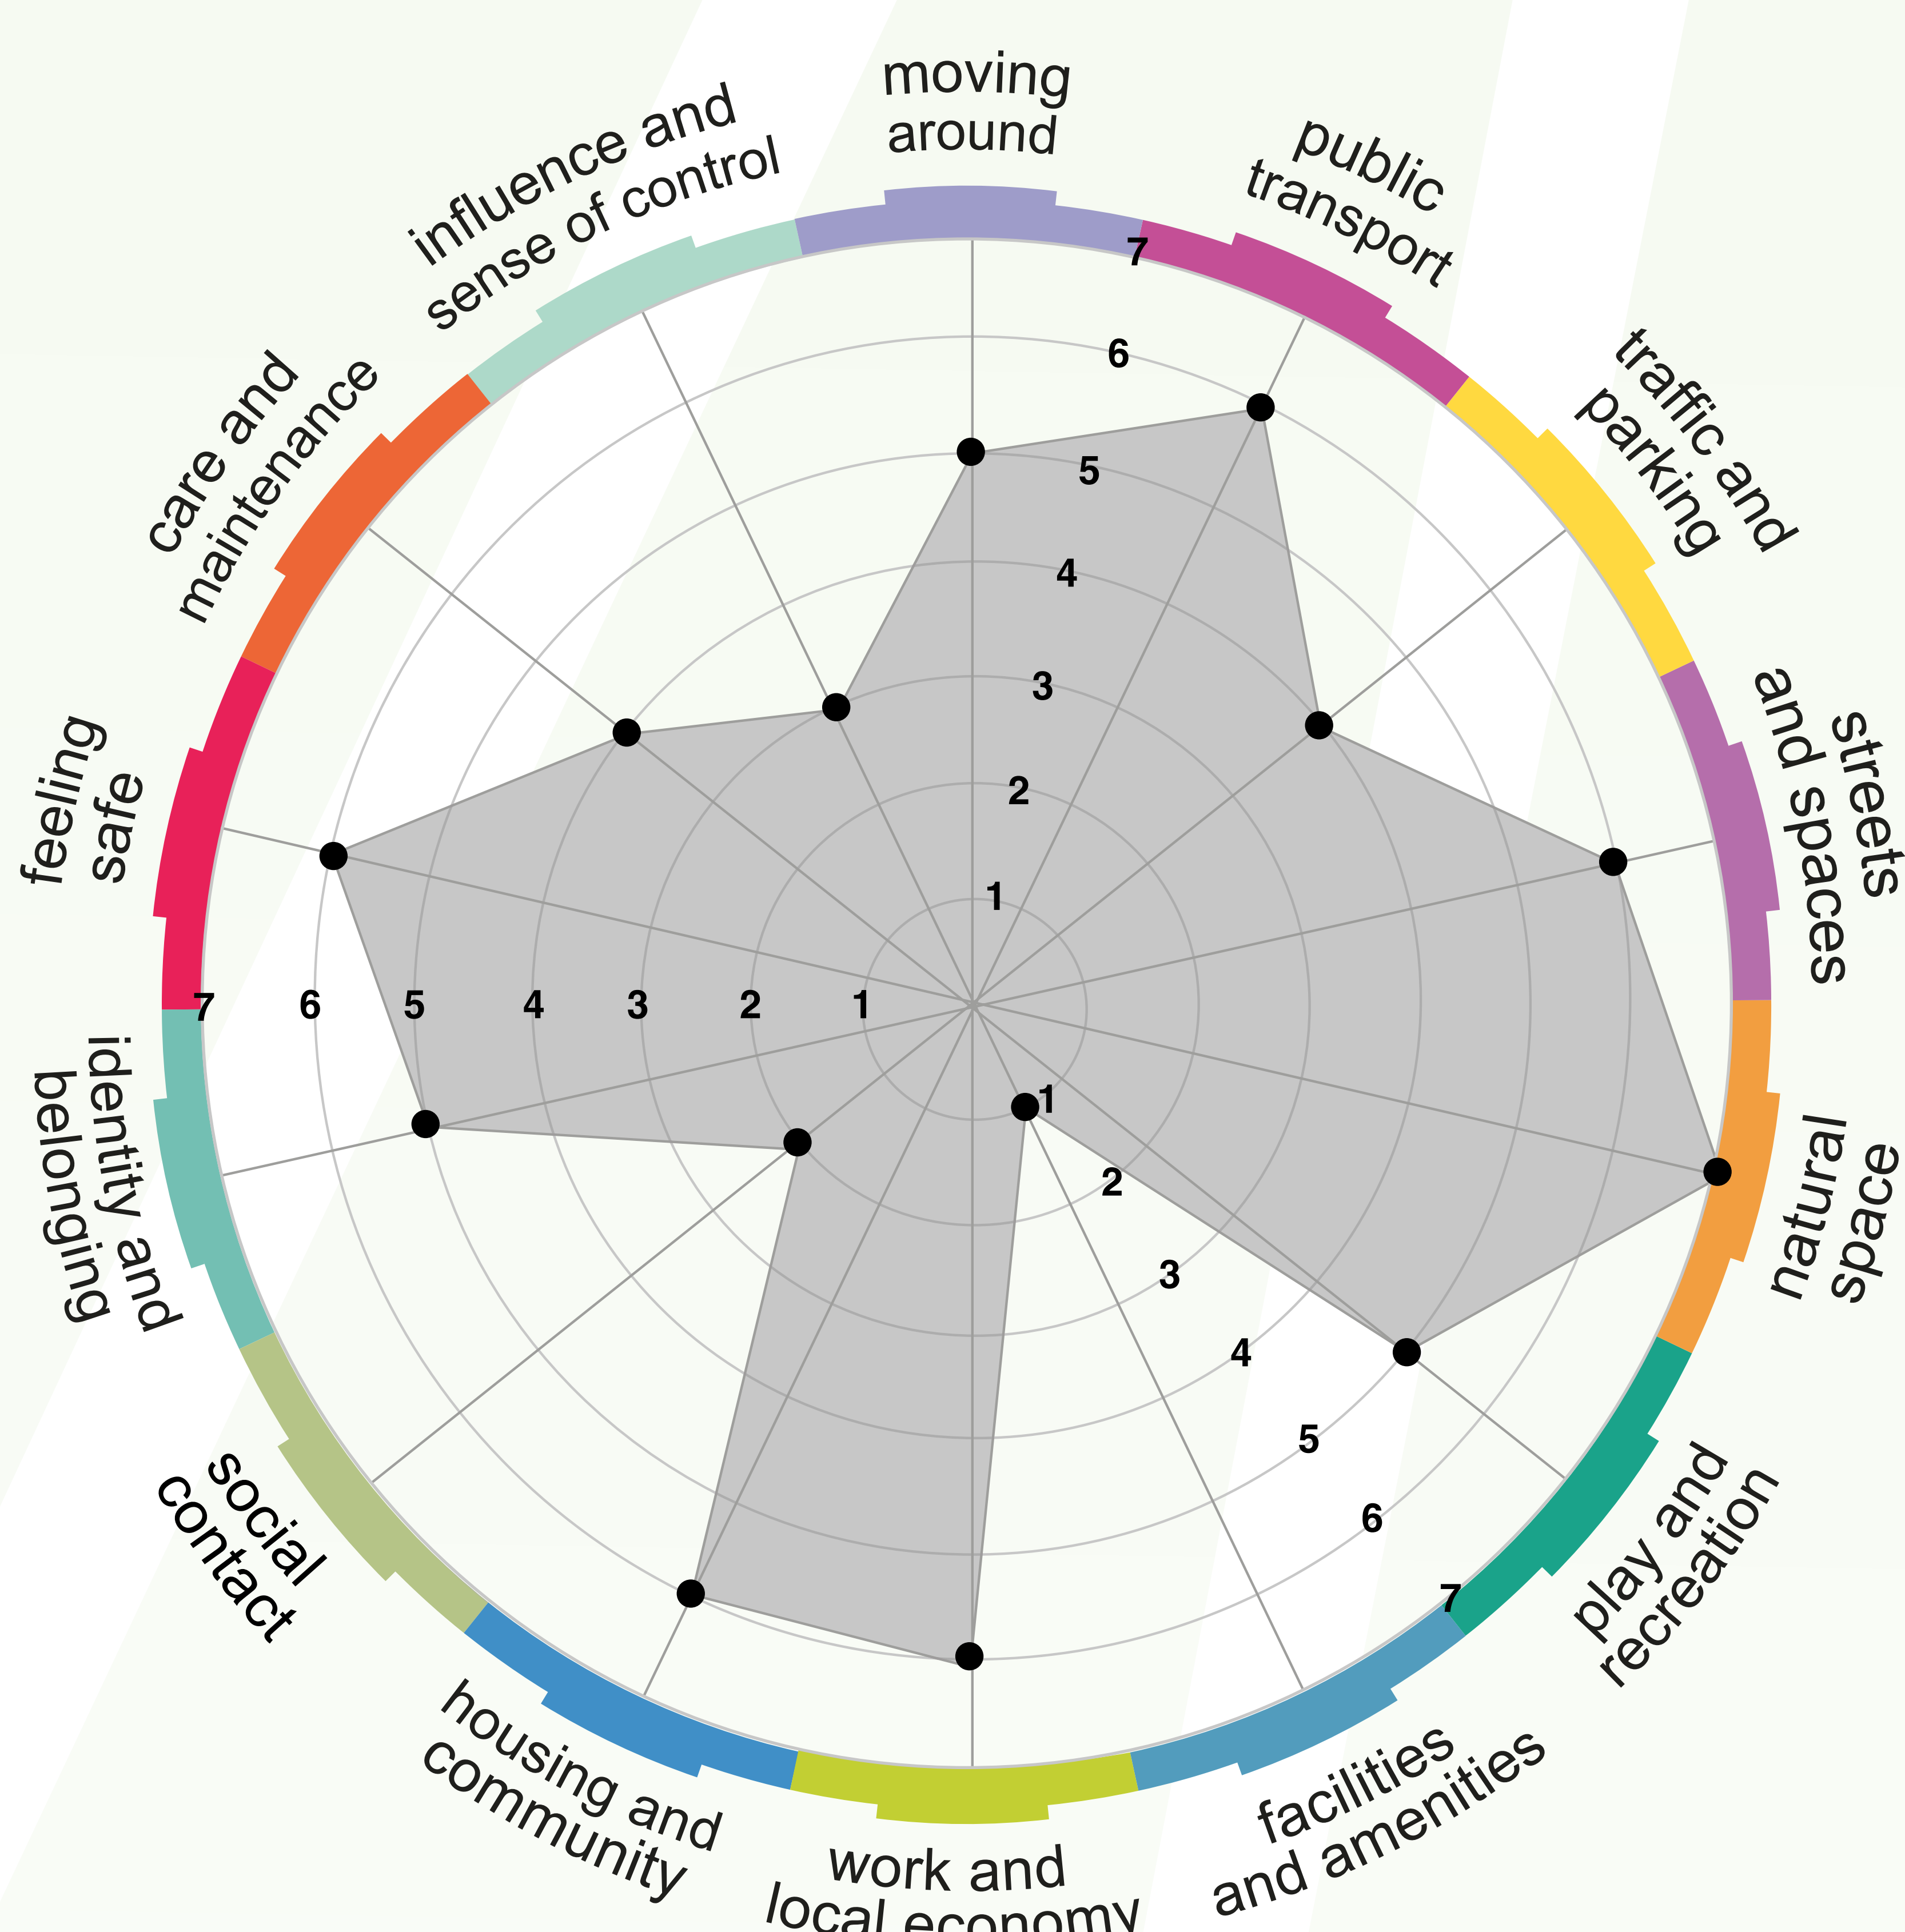

COALFIELDS COMMUNITY FUTURES

Picture My Place

As you score each panel you will build your very own graphic picture of your place. See below to get the idea.

Once you have scored each panel you can download your own pdf to keep.

RESULTS AND NEXT STEPS

You can easily see what is performing well and where there is room for improvement.

The fuller the shape, the better served your community is.

Together, these results will help create a plan for positive action in your community.