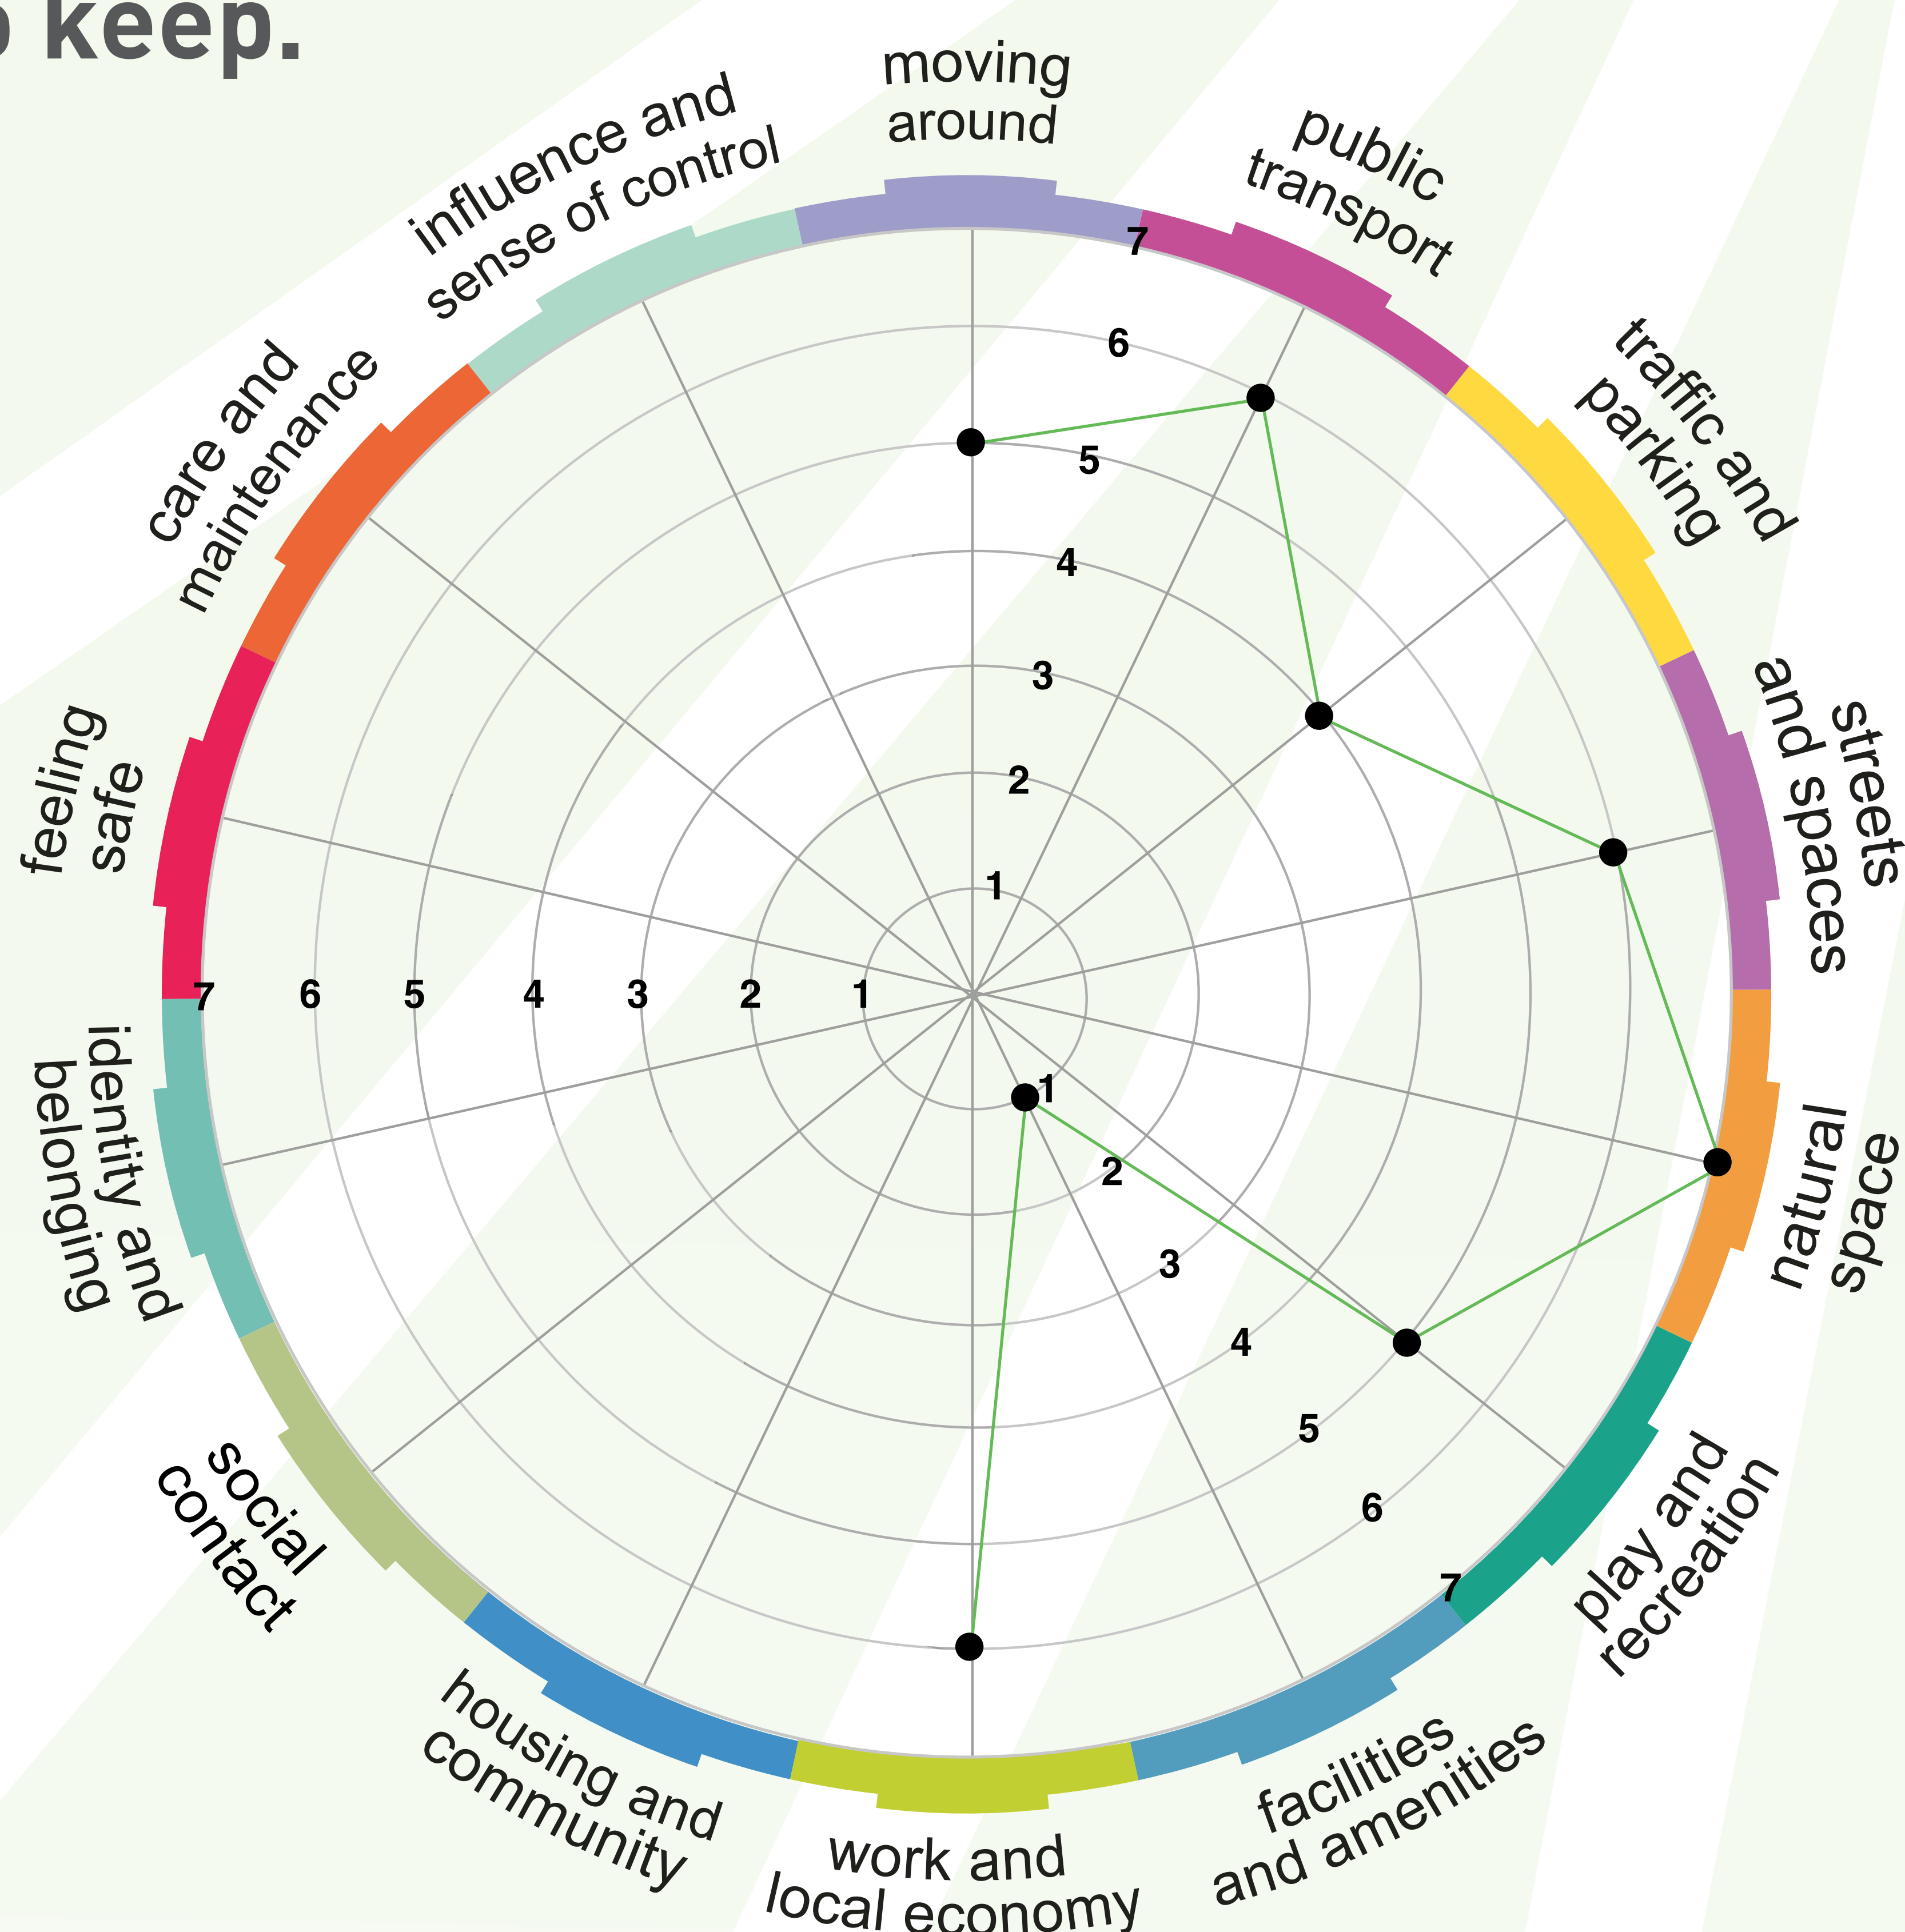

COALFIELDS COMMUNITY FUTURES

Picture My Place

As you score each panel you will build your very own graphic picture of your place. See below to get the idea.

Once you have scored each panel you can download your own pdf to keep.

RESULTS AND NEXT STEPS

You can easily see what is performing well and where there is room for improvement.

The fuller the shape, the better served your community is.

Together, these results will help create a plan for positive action in your community.